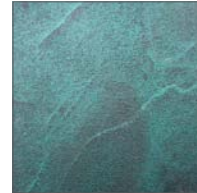

aqua colors

by **düraamen**

available colors

umber

bronze

lavender

lichen

stone

marine

wheat

mocha

argento

canary

ochre

peridot

wales charcoal

onyx black

french grey

rosa

mandarin

terra

white

düraamen provides this color guide for preliminary color selection only. Please refer to a physical sample prior to making a final selection. Contact düraamen for assistance.