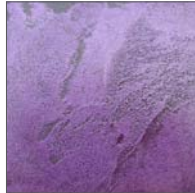

aqua colors

by **düraamen**

available colors

umber

bronze

lavender

lichen

stone

onyx black

french grey

rosa

mandarin

terra

white

düraamen provides this color guide for preliminary color selection only. Please refer to a physical sample prior to making a final selection. Contact düraamen for assistance.